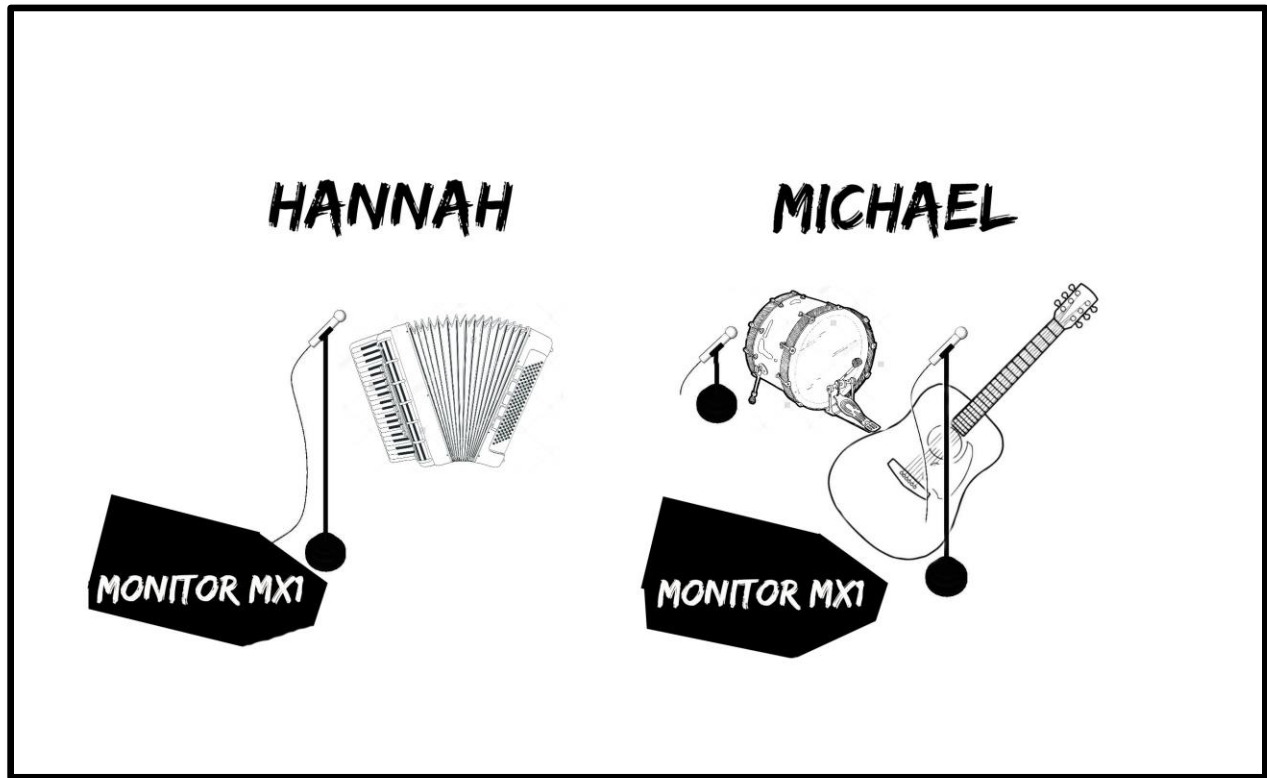

# THE LANGER'S BALL/STAGE PLOT

## Channels:

### Input

- 1 Kick Mic  
(provided/SM57)
- 2 Lead Vocal Mic Michael
- 3 Acoustic Guitar DI  
(provided / phantom req.)
- 4 Vocal/Penny Whistle Mic  
(provided / EV Raven (dynamic cardioid))
- 5 Accordion DI  
(provided / phantom req.)

## The Band:

Michael – *Lead Vocal, Acoustic Guitar, Stomp Percussion*

Hannah – *Penny Whistle/Backing Vocal, Accordion*

*We also need power outlets on stage left and right OR central stage outlets*

*One monitor mix is sufficient for both members*